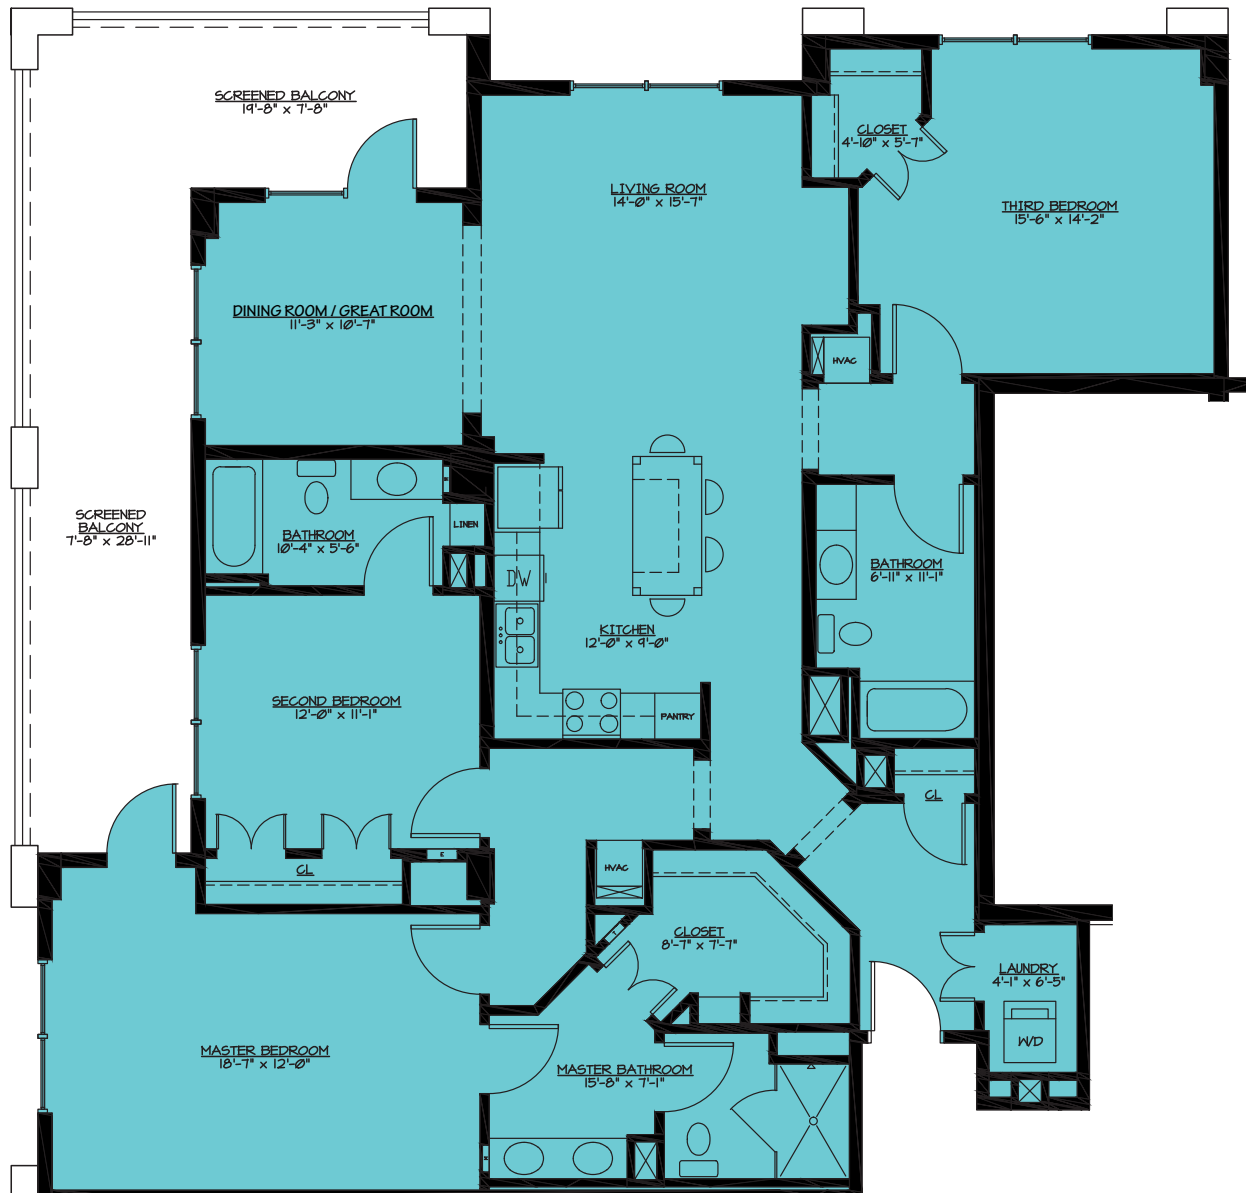

# THREE BEDROOM

## *The Osprey*

1,888 SQ. FT.

THREE BEDROOMS + THREE BATHS  
367 SQ. FT. SCREENED BALCONY

There are minor fluctuations in floor plan room dimensions.